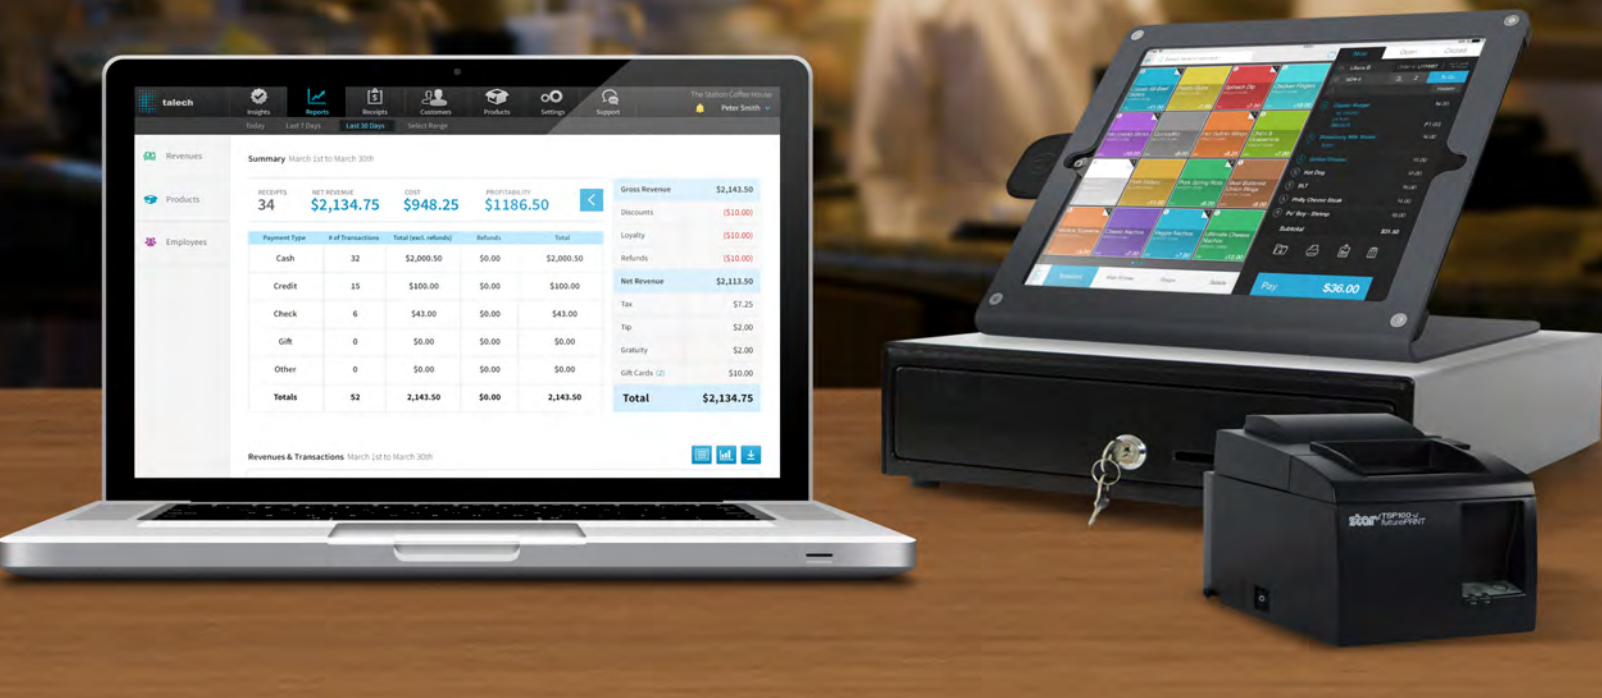

talech

Run your business better today!

Easy to set up

“It takes less than 30 minutes”

Easy to learn

“I trained my employees in 2 minutes!”

Easy to understand

“I set my weekly sales goals using talech”

talech for retail

- › Manage inventory in real-time
- › Print barcode labels and scan items
- › Track and manage employee hours

talech for restaurants

- › Simplify order management with modifiers
- › Print order tickets to multiple printers
- › Adjust tips

Simple & Powerful

Take orders, apply discounts & tips, manage inventory, and view daily reports with just a few taps

Rich Analytics

Get detailed reports on sales trends, top sellers and employee performance. Understand how often customers visit your business and how much they spend